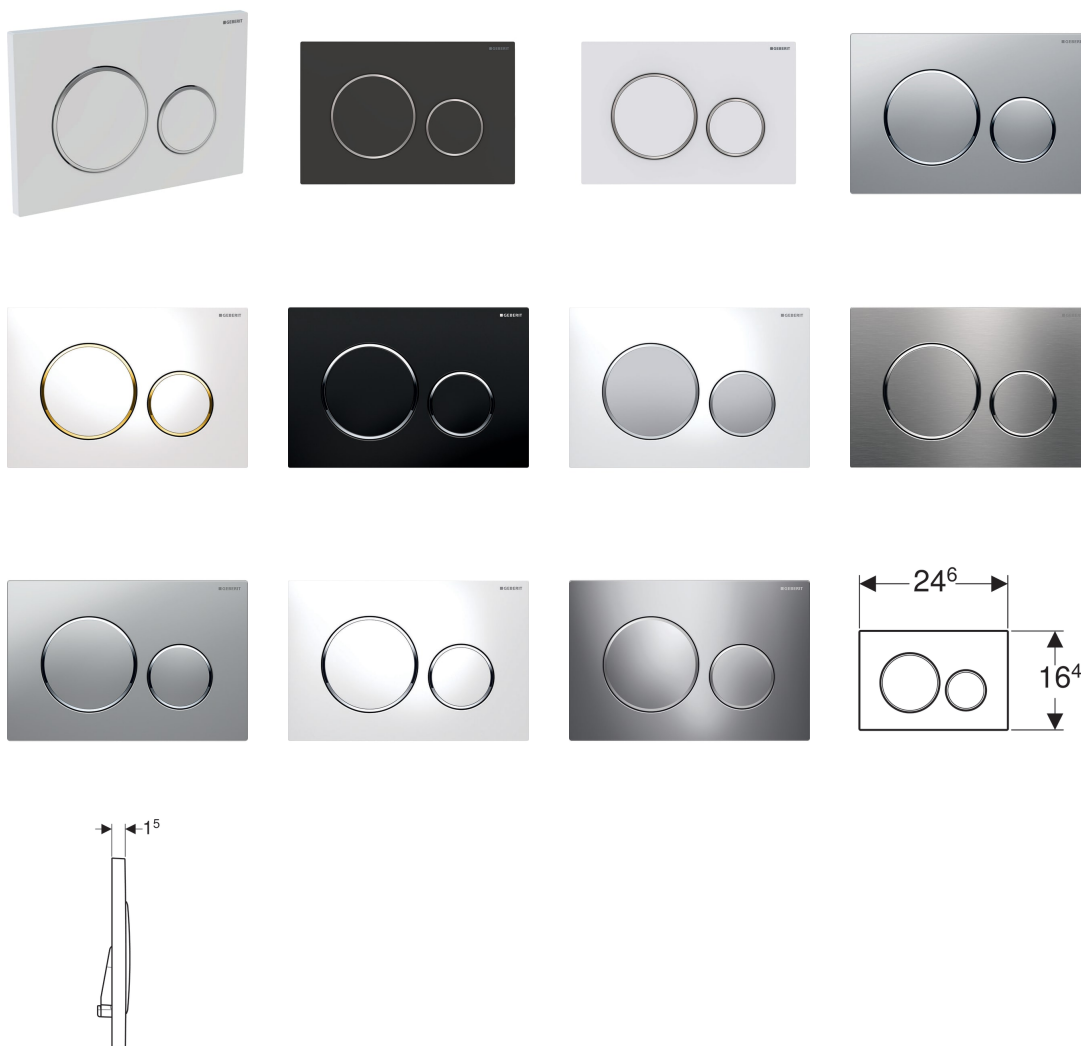

Geberit flush plate Sigma20 for dual flush

Application purposes

- For flush actuation with Geberit Sigma concealed cisterns

Characteristics

- Front actuation
- Sound-absorbing actuator rods, tool-free fast adjustment

Technical data

Actuation force | < 20 N

Scope of delivery

- Mounting frame
- 2 distance bolts
- 2 actuator rods

Art. no.	Surface / colour	Material designation	B	H	T
115.882.KH.1	Plate and buttons: gloss chrome-plated Design rings: matt chrome-plated	Plastic	24.6 cm	16.4 cm	1.5 cm
115.882.KJ.1	Plate and buttons: white Design rings: gloss chrome-plated	Plastic	24.6 cm	16.4 cm	1.5 cm
115.882.KK.1	Plate and buttons: white Design rings: gold-plated	Plastic	24.6 cm	16.4 cm	1.5 cm

Art. no.	Surface / colour	Material designation	B	H	T	
115.882.KL.1	Plate: white Design rings and buttons: matt chrome-plated	Plastic	24.6 cm	16.4 cm	1.5 cm	
115.882.KM.1	Plate and buttons: black Design rings: gloss chrome-plated	Plastic	24.6 cm	16.4 cm	1.5 cm	
115.882.KN.1	Plate and buttons: matt chrome-plated Design rings: gloss chrome-plated	Plastic	24.6 cm	16.4 cm	1.5 cm	
115.882.SN.1	Plate and buttons: brushed, easy-to-clean coated Design rings: polished	Stainless steel	24.6 cm	16.4 cm	1.5 cm	
115.882.JQ.1	Plate and buttons: matt chrome-coated, easy-to-clean coated Design rings: gloss chrome-plated	Plastic	24.6 cm	16.4 cm	1.5 cm	NEW
115.882.JT.1	Plate and buttons: white matt coated, easy-to-clean coated Design rings: gloss chrome-plated	Plastic	24.6 cm	16.4 cm	1.5 cm	NEW
115.882.14.1	Plate and button: black matt coated, easy-to-clean coated Design rings: gloss chrome-plated	Plastic	24.6 cm	16.4 cm	1.5 cm	NEW

Accessories

- Insert for Geberit DuoFresh stick, for Sigma concealed cistern 12 cm
- Geberit extension set for Sigma, Omega and Kappa concealed cisterns